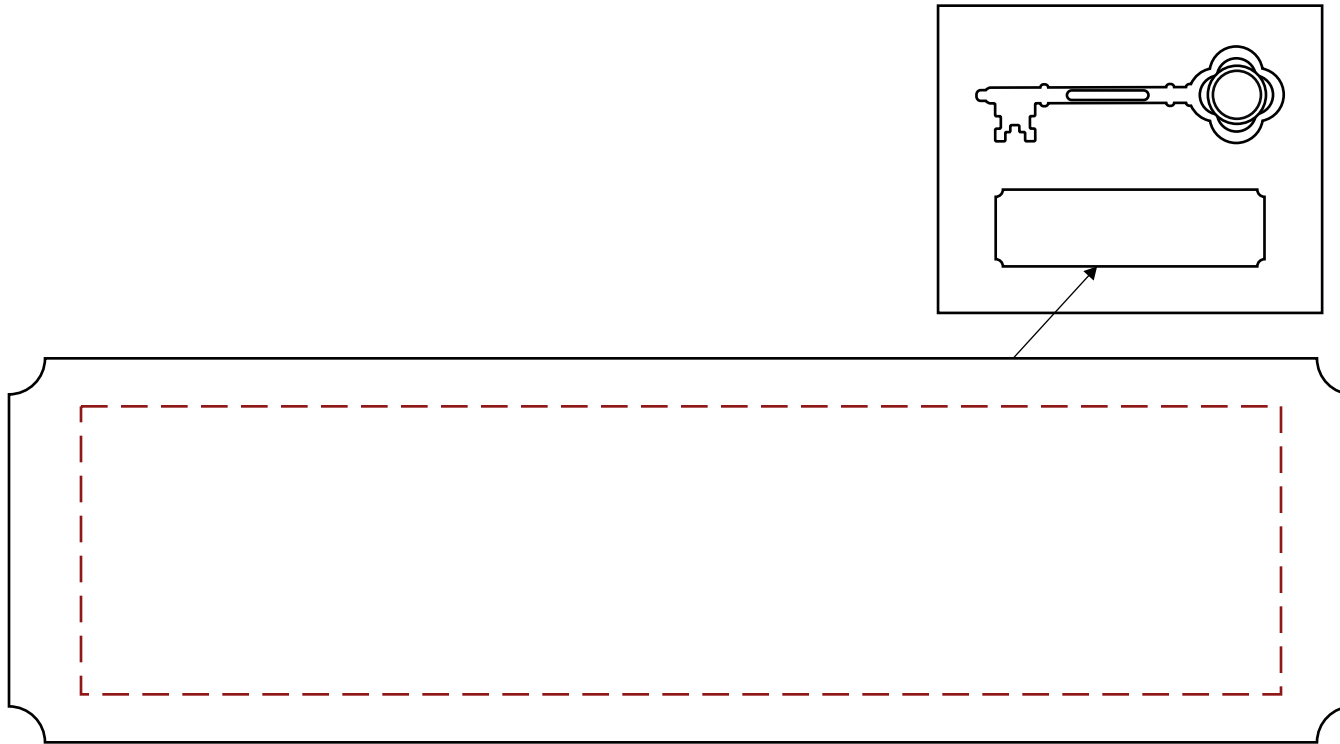

3519001
Ceremonial Rosewood Piano Finish Plaque w/ 8" Die-cast Gold Key
Production Proof

Engraving Area: 6.25"W x 1.5"H

Laser Engraved 7"W x 2"H Black Brass Plate

3519001
Ceremonial Rosewood Piano Finish Plaque w/ 8" Die-cast Gold Key
Production Proof

Engraving Area: 7"W x 2"H

Laser Engraved Plaque w/ Gold Color Fill

3519001
Ceremonial Rosewood Piano Finish Plaque w/ 8" Die-cast Gold Key
Production Proof

Key Engraving