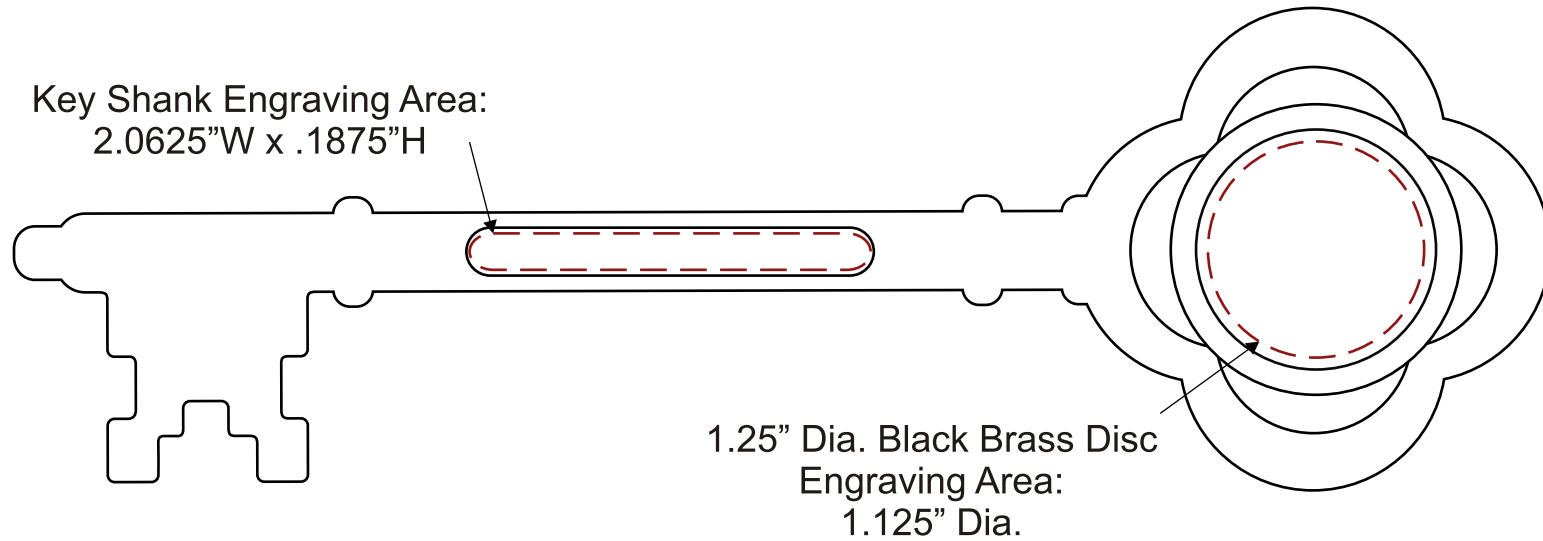

3519001
Ceremonial Rosewood Piano Finish Plaque w/ 8" Die-cast Gold Key
Production Proof

Engraving Area: 6.25"W x 1.5"H

Laser Engraved 7"W x 2"H Black Brass Plate

3519001
Ceremonial Rosewood Piano Finish Plaque w/ 8" Die-cast Gold Key
Production Proof

Engraving Area: 7"W x 2"H

Laser Engraved Plaque w/ Gold Color Fill

3519001
Ceremonial Rosewood Piano Finish Plaque w/ 8" Die-cast Gold Key
Production Proof

Key Engraving